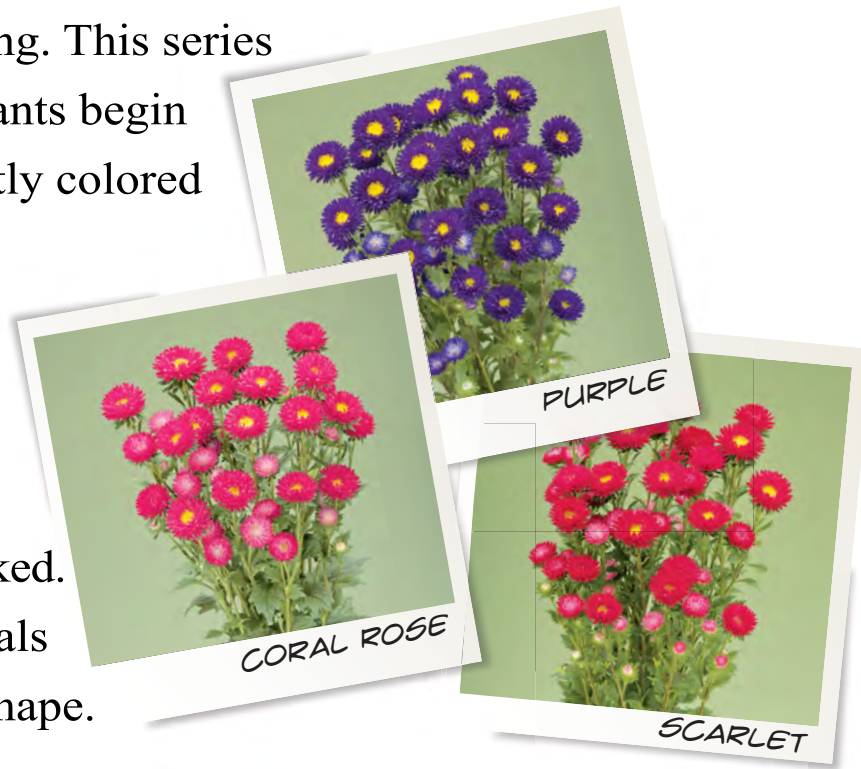

Callistephus Fujimi

Fujimi is fusarium resistant and its small leaves and reduced basal branching make it ideal for high density planting. This series was bred to grow up-right before plants begin to branch producing sprays of brightly colored flowers.

It's easy to be overwhelmed by the intensity and volume of color contained on a single spray that the form of each flower is easily overlooked. Each flower is packed with long petals giving it a lush, three-dimensional shape.